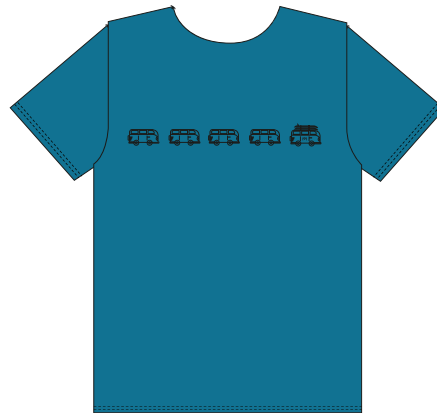

T-SHIRT ARNE VANS - MOSAIC BLUE
MSS24MT005VANX09
organic cotton
S/M/L/XL

€ 44.95